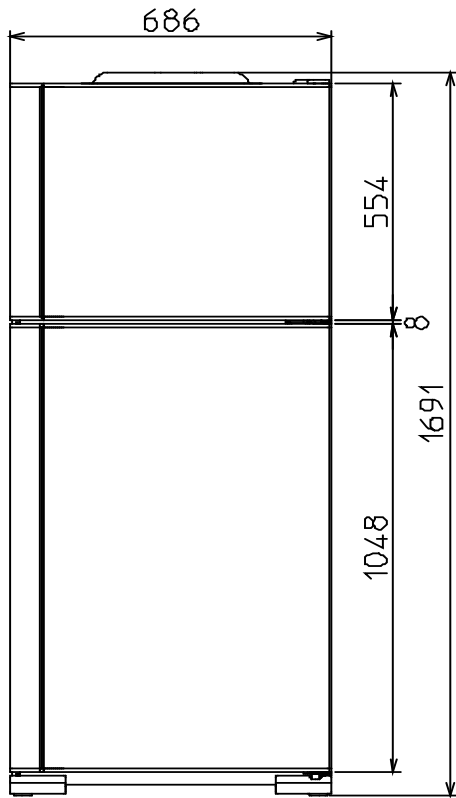

Unit : mm

MR-420EK-A

PLUG CORD LENGTH

REQUIRED SPACE FOR INSTALLATION