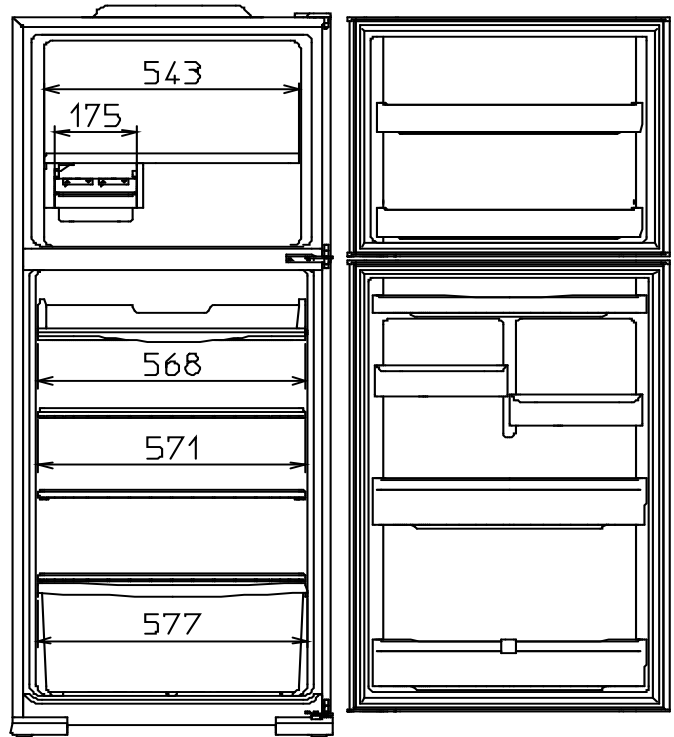

Unit : mm

MR-420EK-A

PLUG CORD LENGTH

REQUIRED SPACE FOR INSTALLATION