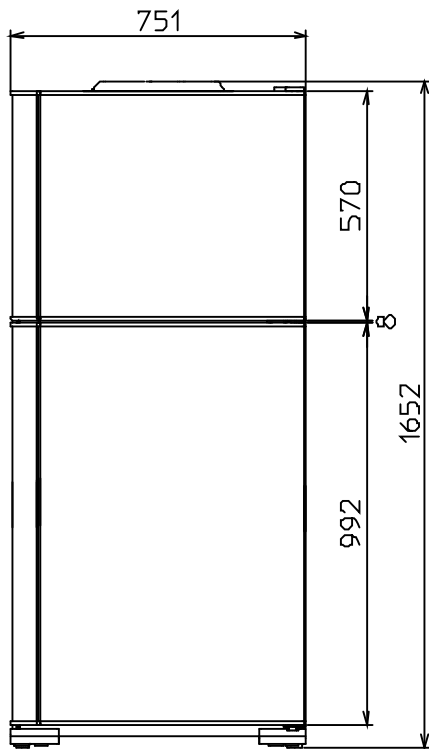

2

OUTLINES AND DIMENSIONS

Unit : mm

MR-508EK-A

PLUG CORD LENGTH

REQUIRED SPACE FOR INSTALLATION