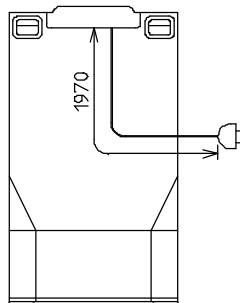

2

OUTLINES AND DIMENSIONS

Unit : mm

MR-508EK-A

PLUG CORD LENGTH

REQUIRED SPACE FOR INSTALLATION