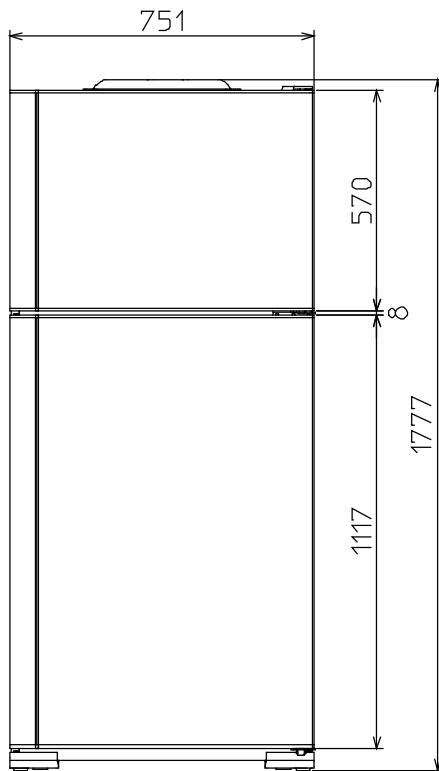

Unit : mm

MR-560EK-A

PLUG CORD LENGTH

REQUIRED SPACE FOR INSTALLATION