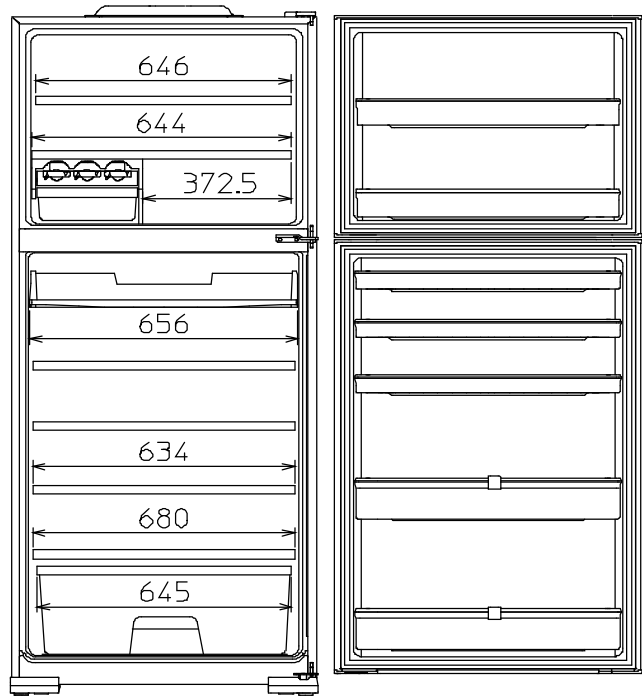

Unit : mm

MR-560EK-A

PLUG CORD LENGTH

REQUIRED SPACE FOR INSTALLATION