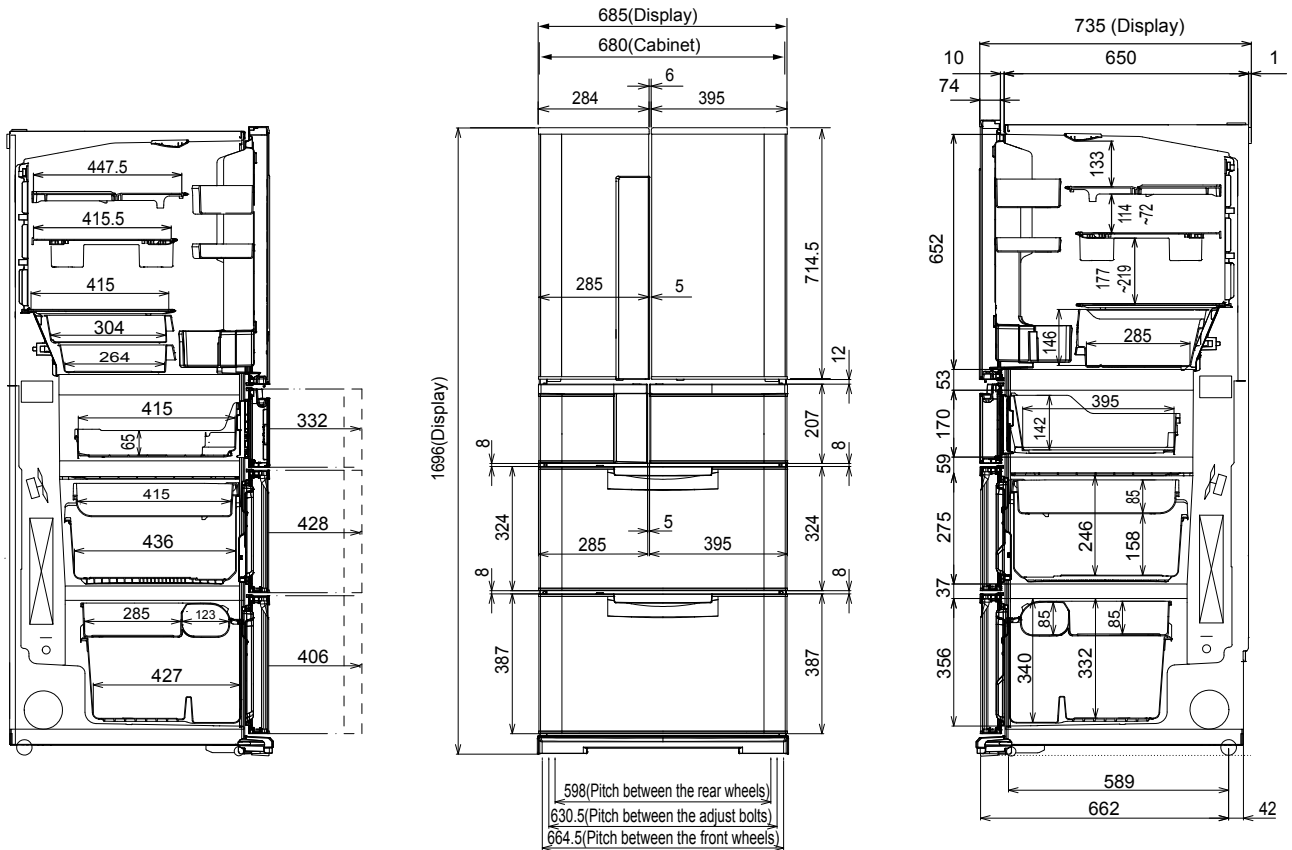

MR-EX574X-A

Unit: mm

DOOR DIMENSION

	R(L)	R(R)	I	S	F	V
Height	714.5	714.5	207	207	324	387
Width	285	395	285	395	685	685

- R(L) : Refrigerator compartment (Left)
- R(R) : Refrigerator compartment (Right)
- I : Ice making compartment
- S : Select compartment [Versa compartment]
- F : Freezer compartment
- V : Vegetable compartment