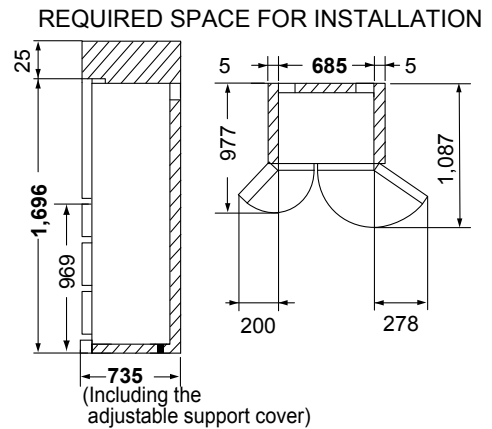

MR-EX574X-A

Unit: mm

DOOR DIMENSION

	R(L)	R(R)	I	S	F	V
Height	714.5	714.5	207	207	324	387
Width	285	395	285	395	685	685

- R(L) : Refrigerator compartment (Left)
- R(R) : Refrigerator compartment (Right)
- I : Ice making compartment
- S : Select compartment [Versa compartment]
- F : Freezer compartment
- V : Vegetable compartment