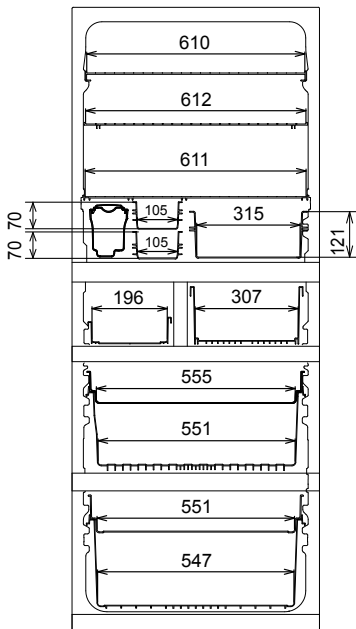

MR-EX574X-A

Unit: mm

DOOR DIMENSION

	R(L)	R(R)	I	S	F	V
Height	714.5	714.5	207	207	324	387
Width	285	395	285	395	685	685

- R(L) : Refrigerator compartment (Left)
- R(R) : Refrigerator compartment (Right)
- I : Ice making compartment
- S : Select compartment [Versa compartment]
- F : Freezer compartment
- V : Vegetable compartment