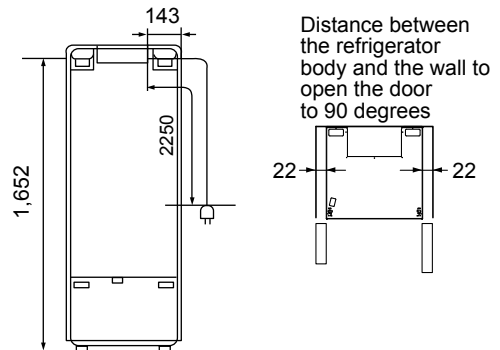

MR-EX574X-A

Unit: mm

DOOR DIMENSION

	R(L)	R(R)	I	S	F	V
Height	714.5	714.5	207	207	324	387
Width	285	395	285	395	685	685

- R(L) : Refrigerator compartment (Left)
- R(R) : Refrigerator compartment (Right)
- I : Ice making compartment
- S : Select compartment [Versa compartment]
- F : Freezer compartment
- V : Vegetable compartment