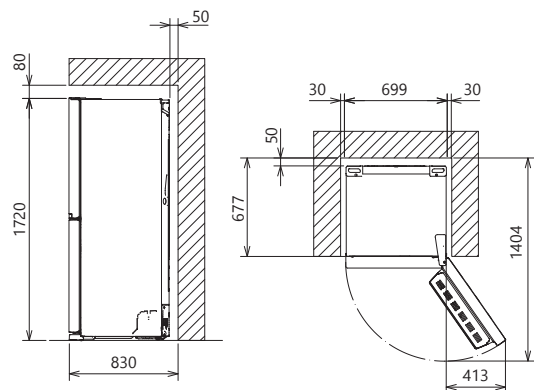

# OUTLINES AND DIMENSIONS MR-HS,HGS421EX-A

plug cord length

required space for installation

## DOOR DIMENSION

	MR-HS421EX-A		MR-HGS421EX-A	
	R	F	R	F
Height	853	797	842	797
Width	699	699	699	699

R : Refrigerator compartment  
F : Freezer compartment