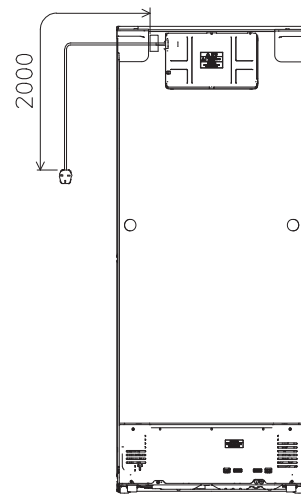

# OUTLINES AND DIMENSIONS MR-HS,HGS421EX-A

plug cord length

required space for installation

## DOOR DIMENSION

	MR-HS421EX-A		MR-HGS421EX-A	
	R	F	R	F
Height	853	797	842	797
Width	699	699	699	699

R : Refrigerator compartment  
F : Freezer compartment