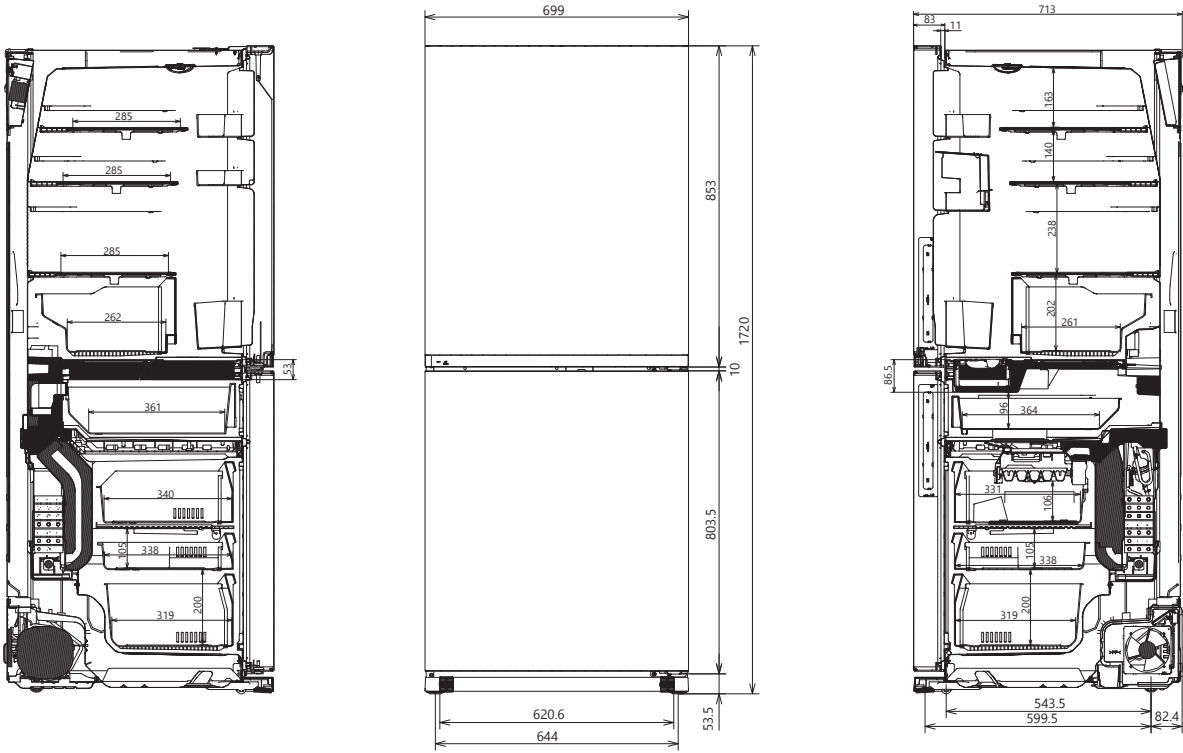

# OUTLINES AND DIMENSIONS MR-HS,HGS421EX-A

plug cord length

required space for installation

## DOOR DIMENSION

	MR-HS421EX-A		MR-HGS421EX-A	
	R	F	R	F
Height	853	797	842	797
Width	699	699	699	699

R : Refrigerator compartment  
F : Freezer compartment