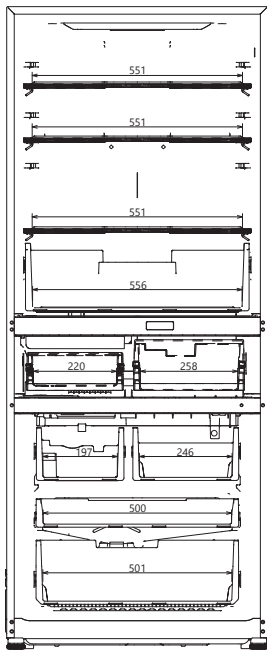

# OUTLINES AND DIMENSIONS MR-HS,HGS421EX-A

plug cord length

required space for installation

## DOOR DIMENSION

	MR-HS421EX-A		MR-HGS421EX-A	
	R	F	R	F
Height	853	797	842	797
Width	699	699	699	699

R : Refrigerator compartment  
F : Freezer compartment