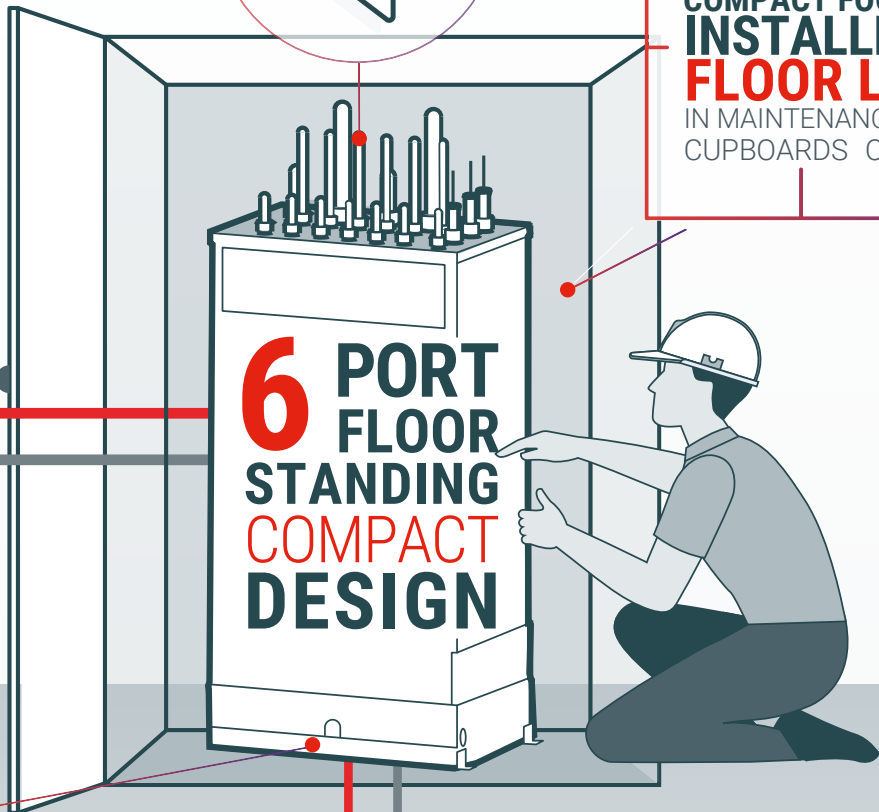

**IMPROVED ACCESSIBILITY**  
FOR INSTALL & SERVICING  
**COMPACT FOOTPRINT**  
**INSTALLED AT FLOOR LEVEL**  
IN MAINTENANCE ROOMS  
CUPBOARDS OR RISERS

  
**QUICKER INSTALL**  
ALL VALVES, PUMPS  
& HEAT EXCHANGERS  
**INCLUDED**

## Greater Flexibility with **Vertical HBC**

Designed with complete flexibility in mind, the Vertical HYBRID Branch Controller (HBC) unit has been added to our HYBRID VRF range.

- » Main-HBC with 6 ports
- » Compact footprint, installed at floor level in plant rooms, cupboards, or risers
- » Flexibility in design, install, commission, and maintenance
- » Connects to up to three Sub-HBC