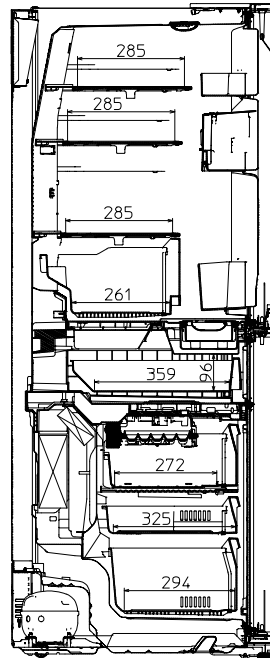

Unit : mm

MR-HGS421EX-A

DOOR EXTERNAL DIMENSION

	Refrigerator	Freezer
Height	842	797
Width	699	699

DISTANCE BETWEEN PRODUCT AND WALL WHEN DOOR IS OPEN 90 DEGREE WHEN INSTALLED NEXT TO A WALL.