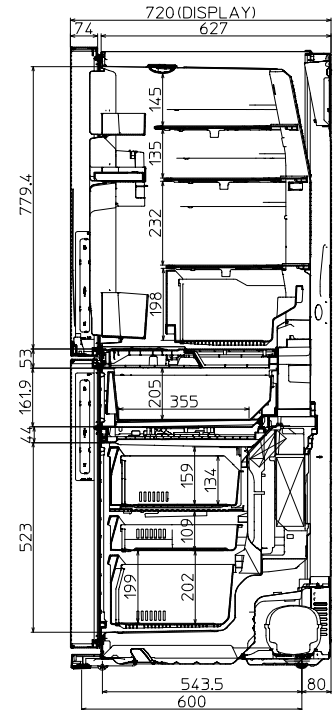

Unit : mm

MR-HGS421EX-A

DOOR EXTERNAL DIMENSION

	Refrigerator	Freezer
Height	842	797
Width	699	699

DISTANCE BETWEEN PRODUCT AND WALL WHEN DOOR IS OPEN 90 DEGREE WHEN INSTALLED NEXT TO A WALL.