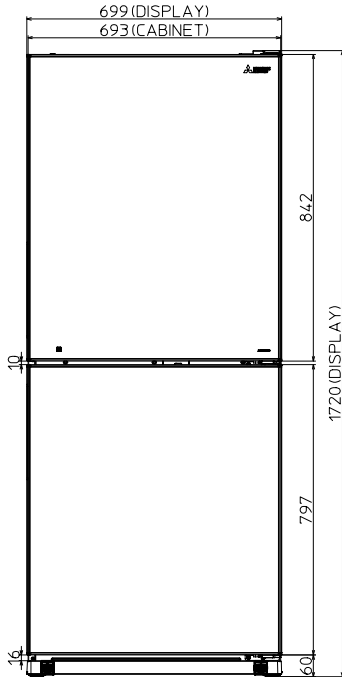

Unit : mm

MR-HGS421EX-A

DOOR EXTERNAL DIMENSION

	Refrigerator	Freezer
Height	842	797
Width	699	699

DISTANCE BETWEEN PRODUCT AND WALL WHEN DOOR IS OPEN 90 DEGREE WHEN INSTALLED NEXT TO A WALL.