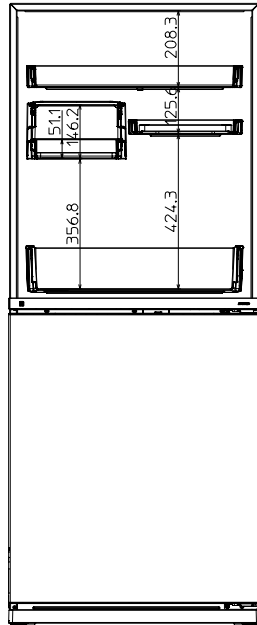

Unit : mm

MR-HGS421EX-A

DOOR EXTERNAL DIMENSION

	Refrigerator	Freezer
Height	842	797
Width	699	699

DISTANCE BETWEEN PRODUCT AND WALL WHEN DOOR IS OPEN 90 DEGREE WHEN INSTALLED NEXT TO A WALL.