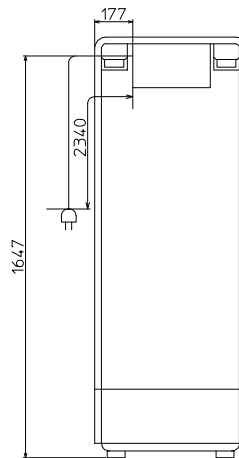

Unit : mm

MR-HGS421EX-A

DOOR EXTERNAL DIMENSION

	Refrigerator	Freezer
Height	842	797
Width	699	699

DISTANCE BETWEEN PRODUCT AND WALL WHEN DOOR IS OPEN 90 DEGREE WHEN INSTALLED NEXT TO A WALL.