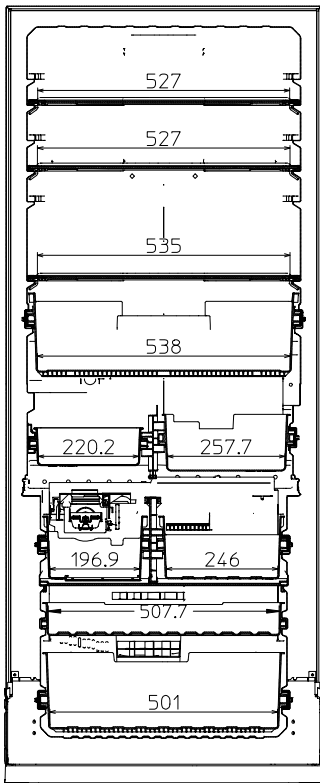

Unit : mm

MR-HGS421EX-A

DOOR EXTERNAL DIMENSION

	Refrigerator	Freezer
Height	842	797
Width	699	699

DISTANCE BETWEEN PRODUCT AND WALL WHEN DOOR IS OPEN 90 DEGREE WHEN INSTALLED NEXT TO A WALL.